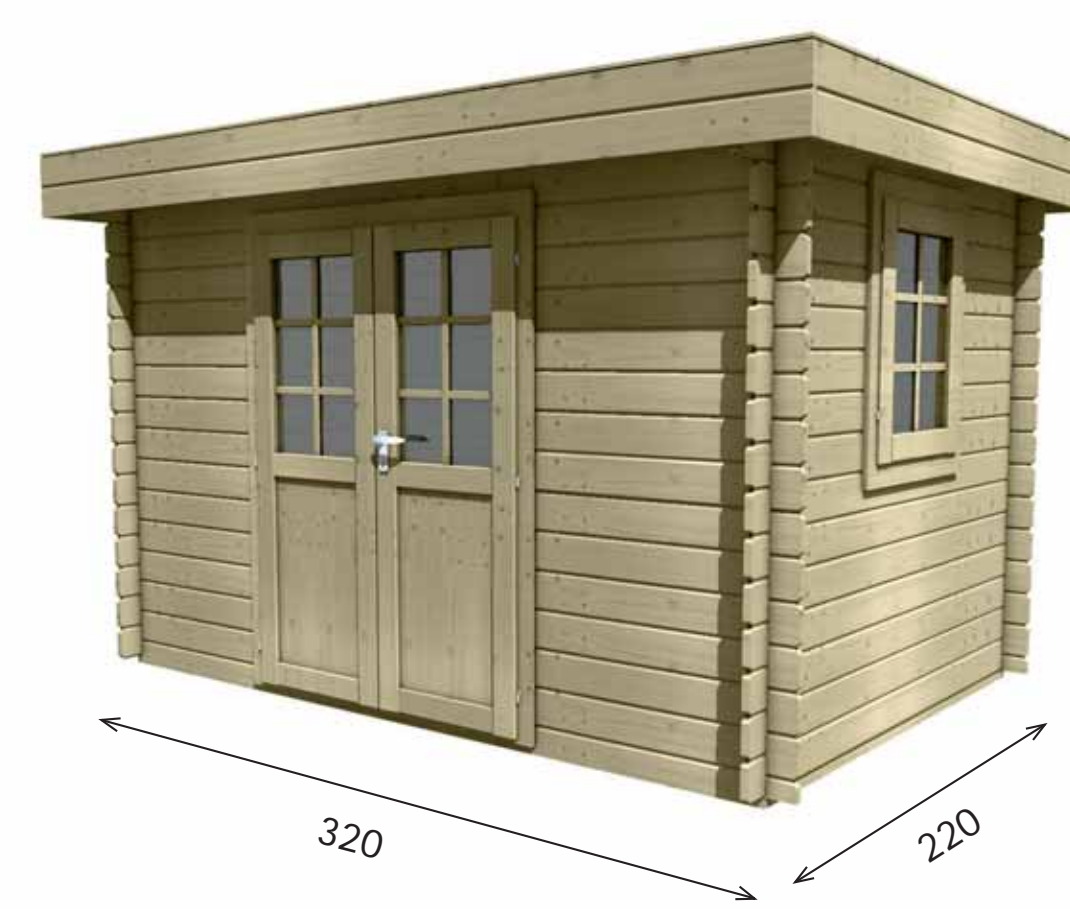

320 x 220 cm
~~€ 2.219,00~~
€ 1.689,00
Codice 62365

*1 Plus di
Flower Professional*

Altezza massima maggiore (cm 240) grazie all'aggiunta di un ulteriore giro completo di perline ad incastro

Altezza utile maggiore (cm 209 invece di cm 187) per aumentare la capienza interna

Guaina ardesiata sp. 4 mm colore verde

ALCE
LIVING

Scopri la gamma completa delle casette su www.alceweb.com

Promozione Casette
valida dal 21 Settembre 2020
al 20 Marzo 2021